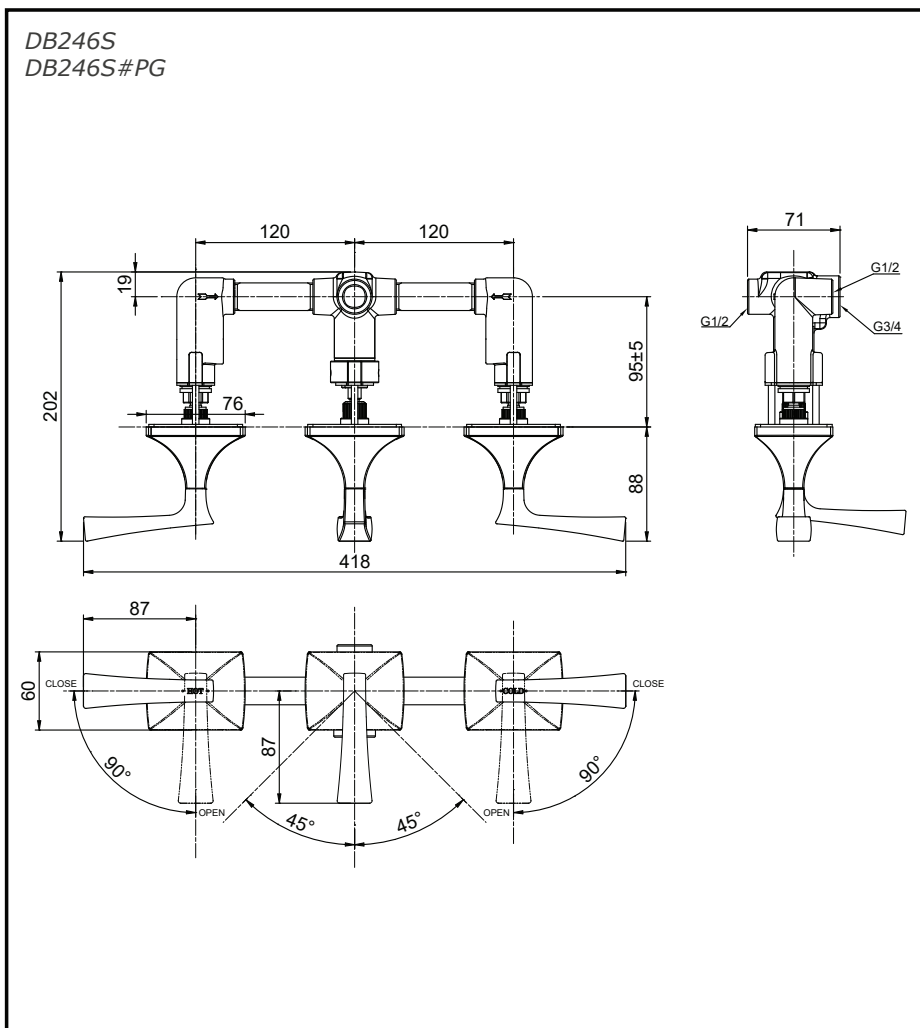

Classic Series
Mixing Valve w/ Diverter

DB246S DB246S#PG

Features

- Classic Styling
- Smooth operation with lever type

Specifications

Finish : - Chrome
 - Gold (#PG)
Size : 418 x 88D x 117H mm

Parts description

- **DB246S / DB246S#PG**
Mixing Valve for Bath and Shower w/
Diverter

Please consult a TOTO representative for details